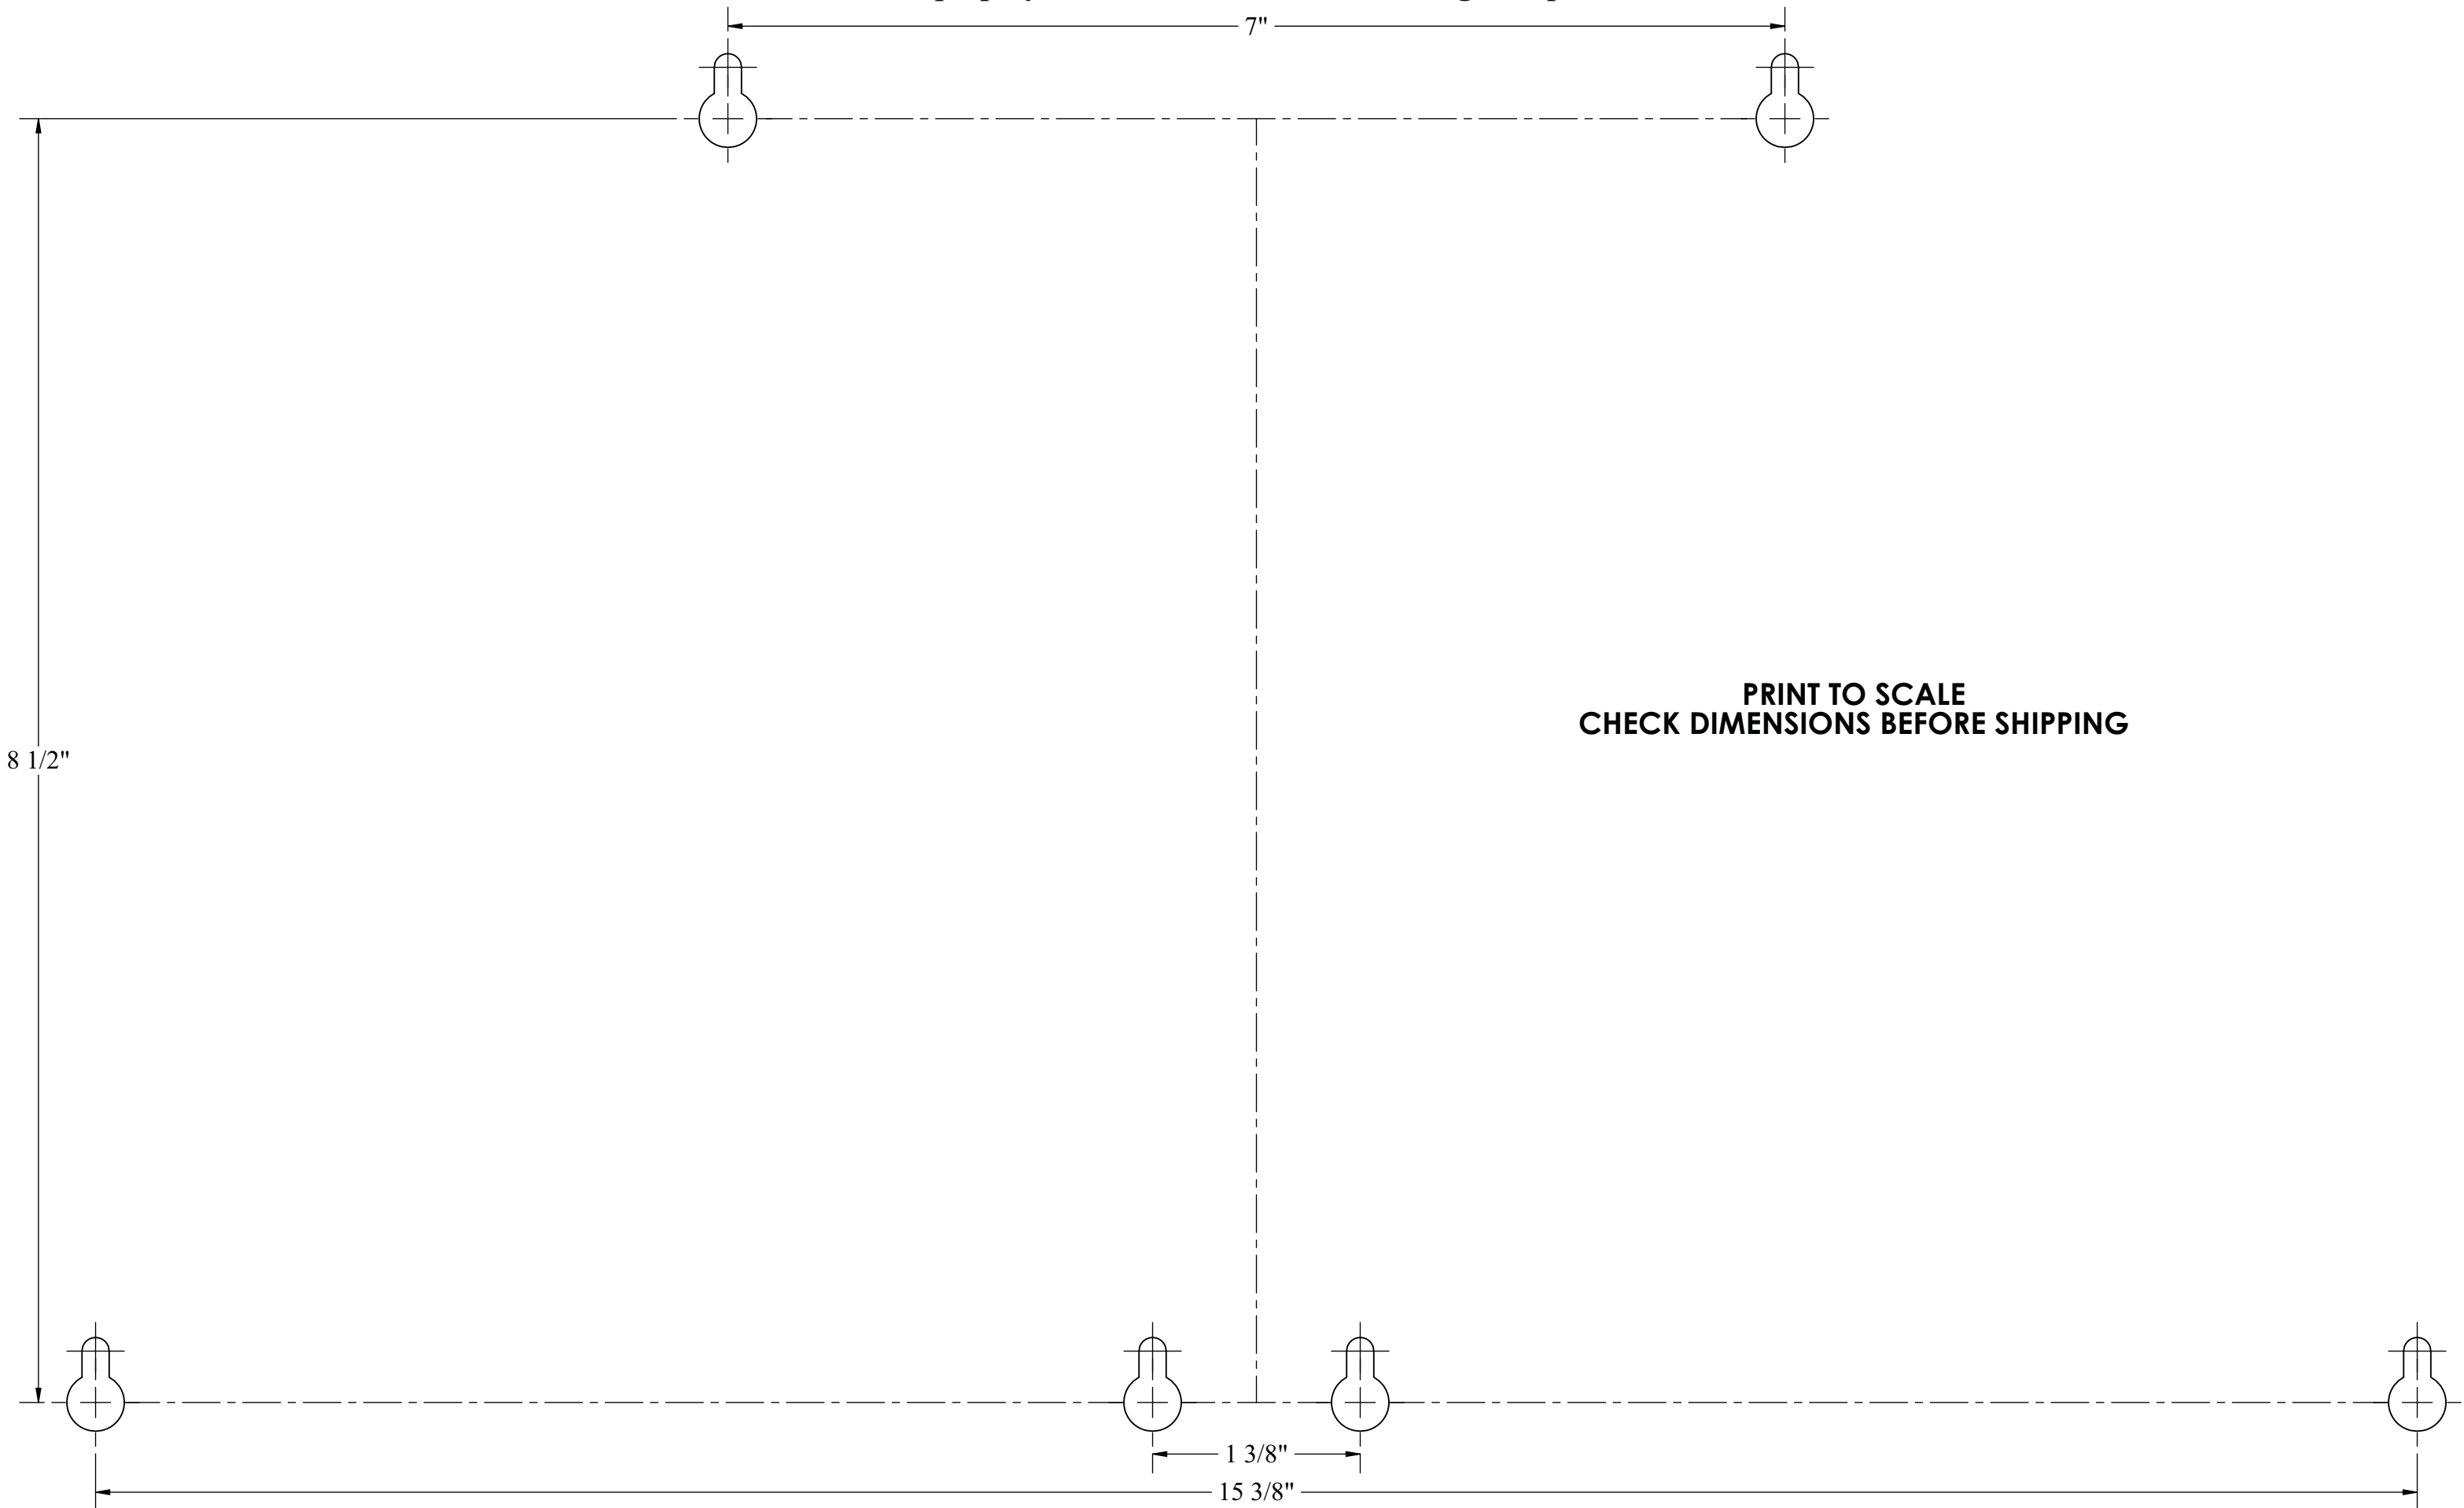

AquapHyll Duo 662.640.GAP Mounting Template

**PRINT TO SCALE
CHECK DIMENSIONS BEFORE SHIPPING**